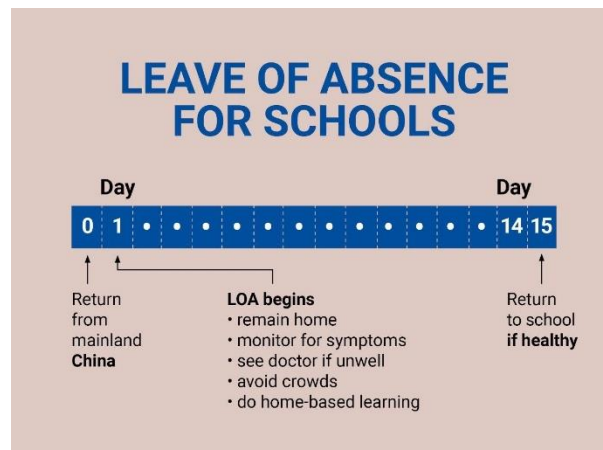

27 January 2020

Dear Parent/Guardian,

As school re-opens on 29 Jan 2020, MOE will be enhancing precautionary measures, including daily temperature taking, to ensure that our schools remain a safe and healthy learning environment.

**Please ensure your child brings an Oral Digital Thermometer to school from 29 Jan onwards.**

While teachers actively look out for students' well-being, please ensure your child practises good personal hygiene and social responsibility. You should take your child to the doctor if he/she is unwell and we would appreciate it that you keep your child at home until he/she recovers.

If your child has returned from mainland China on 15 Jan or later, he/she will be placed on Leave of Absence (LOA) for a period of **14 days**, starting from the first day after return. For example, if your child returns to Singapore on 28 Jan (Tue), the LOA would last from 29 Jan to 11 Feb, with the date of return to school being 12 Feb (Wed).